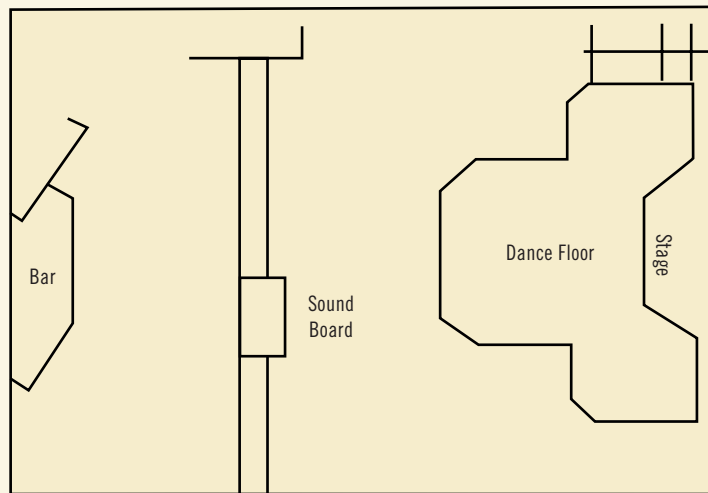

### MEETING FACILITIES

- 840 square foot Jackson room accommodates up to 30 people in a meeting-room setting and up to 50 in a banquet setting
- 1,060 square foot Oxford room accommodates up to 40 people in a meeting-room setting and up to 70 in a banquet setting
- Total Rewards® for Meeting and Group Planners offered

### DINING

- Jack Binion's Steak House: a superb steakhouse serving prime meats and seafoods
- Village Square Buffet: an endless array of cuisine options
- Ace High Snack Bar
- Starbucks®

MEETING ROOM	DIMENSIONS (SQ. FT.)	THEATER	CLASSROOM	TRADE SHOW (10x10)	U-SHAPE	RECEPTION	BANQUET
Bluesville	100' x 100' (10,000 sq.ft.)	500		45			500
Founder's Club	(3,077 sq.ft.)					300	
Oxford Room	24' x 44' (1,060 sq.ft.)	100	40	5	35		70
Jackson Room	24' x 35' (840 sq.ft.)	200	30	10	25		50